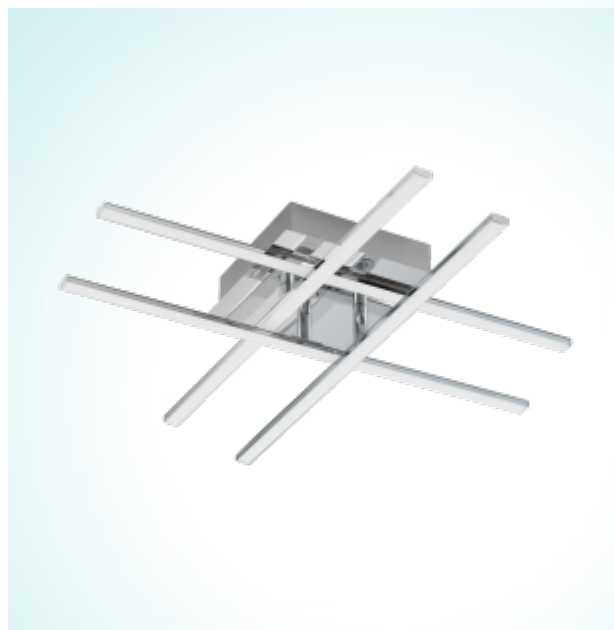

95568

LASANA 1

General Information

Article:	95568
Lighting Type:	wall / ceiling luminaire
Collection:	Style
EAN Code:	9002759955687

Dimensions

Depth:	500 mm
Width:	500 mm
Height:	95 mm
Weight:	1.458 kg

Illuminant

Socket:	LED
Illuminant:	LED
Delivery:	incl.
Wattage:	24W
Luminous Flux:	2520 lm
Luminous Colour:	3000K warm white
Average Lifetime:	25,000 h
Energy Efficiency:	A+

Material & Colour

Enclosure Material:	steel
Enclosure Colour:	chrome
Glass / Shade Material:	plastic
Glass / Shade Colour:	white

Technical Information

Protection Rating:	IP20
Protection Class:	2
Line Voltage:	220-240V,50/60Hz
Operation Voltage:	24V

LED

Technical changes reserved